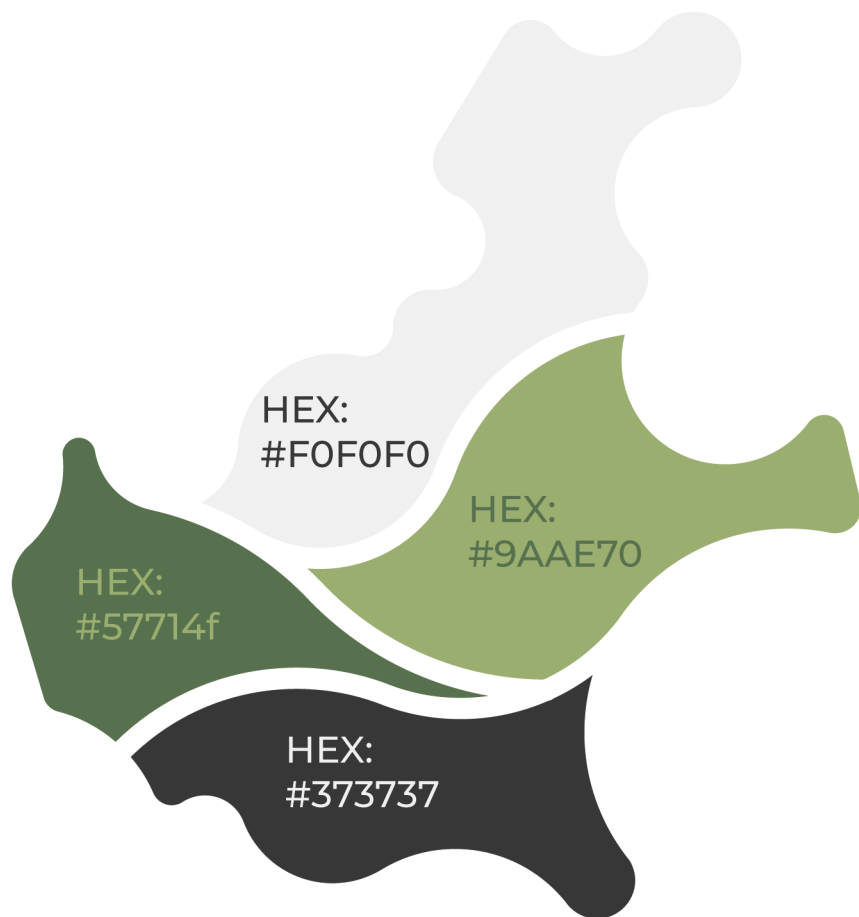

Colli Veneti

Giornata Regionale

FONT BASE: UBUNTU BOLD

Colli Veneti

Giornata Regionale

RETYLING FONT:

Colli Veneti

Giornata Regionale

Colli Veneti
Giornata Regionale

Colli Veneti
Giornata Regionale

Colli Veneti
Giornata Regionale

Colli Veneti
Giornata Regionale

Colli Veneti
Giornata Regionale

Colli Veneti
Giornata Regionale

Colli Veneti
Giornata Regionale

Colli Veneti
Giornata Regionale

Colli Veneti
Giornata Regionale

A woman with short brown hair and glasses is walking from left to right. She is wearing a light blue short-sleeved shirt and dark blue jeans. She is carrying a white tote bag over her right shoulder. The bag features a green outline logo of a map of the Venetian region. Below the logo, the text "Colli Veneti" is printed in a bold, black, sans-serif font, and "Giornata Regionale" is printed below it in a smaller, black, sans-serif font. The background consists of a red brick wall on the left and a green door on the right.